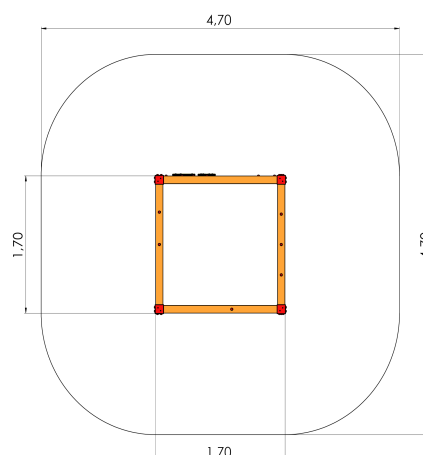

RS124 Climbing frame TETRA

<http://www.tiptiptap.ee/en/products/playgrounds/climbing-frames/climbing-frame-tetra-rs124>

Technical information:

Width of structure: 1.7m

Length of structure: 1.7m

Height of structure: 1.62m

Max. fall height: 1.55m

Recommended age of users: 4+

For simultaneous use by several children: 4-8

Product consists of:

Safety area width: 4.7m

Safety area length: 4.7m

Ground fixings: The product's painted rectangular posts made of laminated timber are concreted to into the ground using hot-galvanized metal U-fittings.