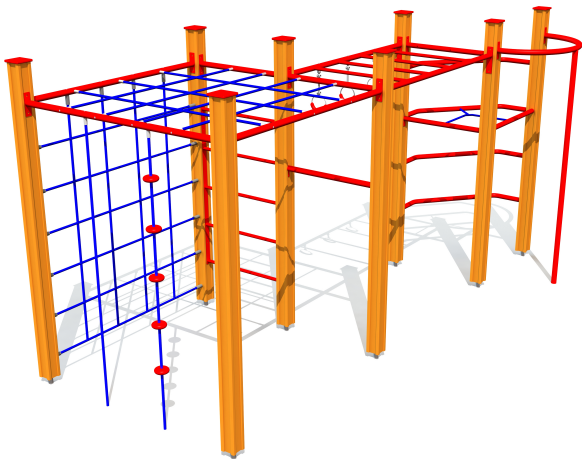

# RS123 Climbing frame MACACO

<http://www.tiptiptap.ee/en/products/playgrounds/climbing-frames/climbing-frame-macaco-rs123>

## **Technical information:**

Width of structure: 2.08m

Length of structure: 4.02m

Height of structure: 2.16m

Max. fall height: 1.92m

Recommended age of users: 4+

For simultaneous use by several children: 4-8