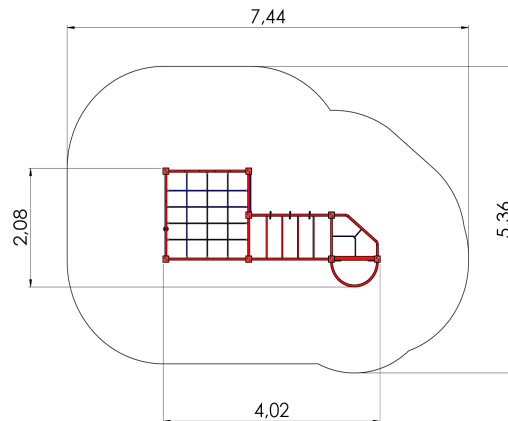

## **Technical information:**

Width of structure: 2.08m

Length of structure: 4.02m

Height of structure: 2.16m

Max. fall height: 1.92m

Recommended age of users: 4+

For simultaneous use by several children: 4-8