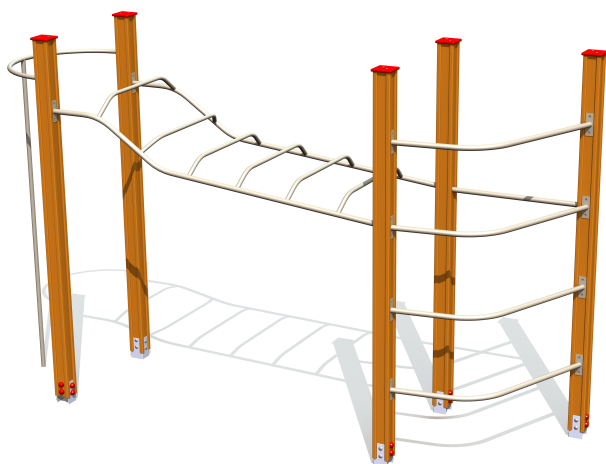

RS122 Climbing frame SQUIRREL

<http://www.tiptiptap.ee/en/products/playgrounds/climbing-frames/climbing-frame-squirrel-rs122>

Technical information:

Width of structure: 0.95m

Length of structure: 3.54m

Height of structure: 2.41m

Max. fall height: 2.13m

Recommended age of users: 3+

For simultaneous use by several children: 2-4

Product consists of:

Safety area width: 4.91m

Safety area length: 7.3m

Ground fixings: The product's painted profile posts made of laminated timber are concreted into the ground using hot-galvanized metal U-fittings.