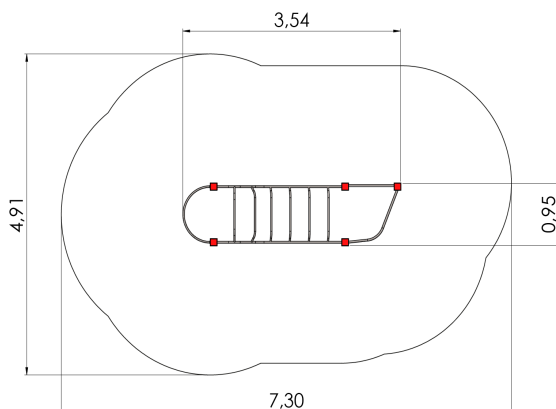

RS122 Climbing frame SQUIRREL

<http://www.tiptiptap.ee/en/products/playgrounds/climbing-frames/climbing-frame-squirrel-rs122>

Technical information:

Width of structure: 0.95m

Length of structure: 3.54m

Height of structure: 2.41m

Max. fall height: 2.13m

Recommended age of users: 3+

For simultaneous use by several children: 2-4

Product consists of:

Safety area width: 4.91m

Safety area length: 7.3m

Ground fixings: The product's painted profile posts made of laminated timber are concreted into the ground using hot-galvanized metal U-fittings.