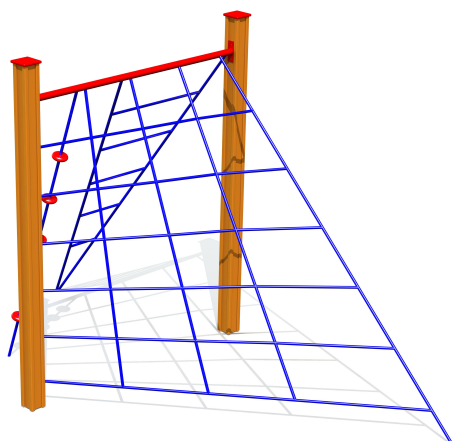

RS119 Climbing frame HYDRA

<http://www.tiptaptap.ee/en/products/playgrounds/climbing-frames/climbing-frame-hydra-rs119>

Technical information:

Width of structure: 1.64m

Length of structure: 3.14m

Height of structure: 2.16m

Max. fall height: 1.92m

Recommended age of users: 4+

For simultaneous use by several children: 2-4

Product consists of:

Safety area width: 5.24m

Safety area length: 6.74m

Ground fixings: The product's painted profile posts made of laminated timber are concreted into the ground using hot-galvanized metal U-fittings.