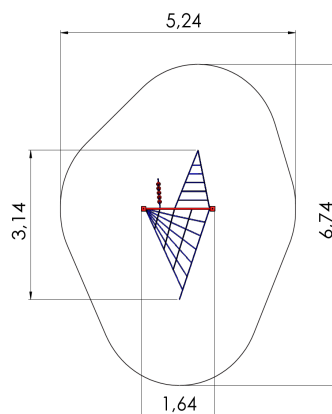

RS119 Climbing frame HYDRA

<http://www.tiptaptap.ee/en/products/playgrounds/climbing-frames/climbing-frame-hydra-rs119>

Technical information:

Width of structure: 1.64m

Length of structure: 3.14m

Height of structure: 2.16m

Max. fall height: 1.92m

Recommended age of users: 4+

For simultaneous use by several children: 2-4

Product consists of:

Safety area width: 5.24m

Safety area length: 6.74m

Ground fixings: The product's painted profile posts made of laminated timber are concreted into the ground using hot-galvanized metal U-fittings.