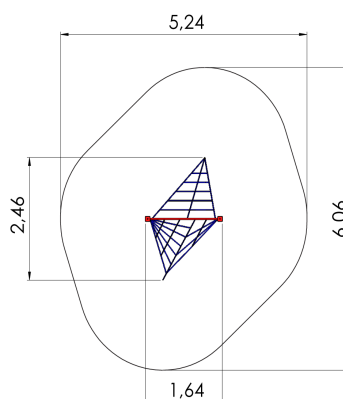

### **Technical information:**

Width of structure: 1.64m

Length of structure: 2.46m

Height of structure: 2.16m

Max. fall height: 1.92m

Recommended age of users: 4+

For simultaneous use by several children: 2-4

### **Product consists of:**

Safety area width: 5.52m

Safety area length: 7.18m

Ground fixings: The product's painted profile posts made of laminated timber are concreted into the ground using hot-galvanized metal U-fittings.