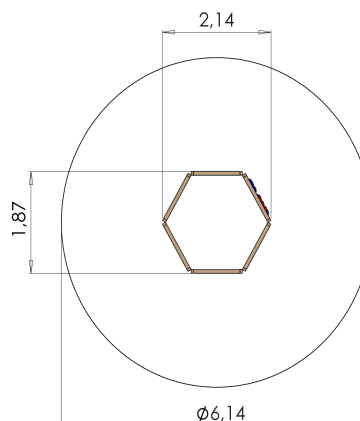

## RS114 Climbing frame HEXAGON (indoor)

<http://www.tiptiptap.ee/en/products/playgrounds/climbing-frames/climbing-frame-hexagon-indoor-rs114>

### **Technical information:**

Width of structure: 1.87m

Length of structure: 2.14m

Height of structure: 2.2m

Max. fall height: 2.2m

Recommended age of users: 4+

For simultaneous use by several children: 6-12

### **Product consists of:**

Safety area width: 6.14m

Safety area length: 6.14m

Safety area: Yes

[View materials](#)