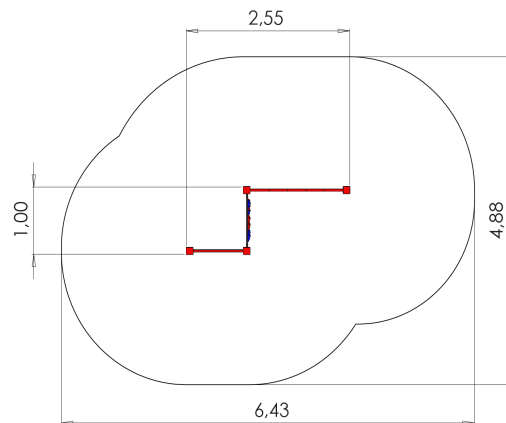

RS112 Three-part climbing frame VIVO

<http://www.tiptiptap.ee/en/products/playgrounds/climbing-frames/three-part-climbing-frame-vivo-rs112>

Technical information:

Width of structure: 1m

Length of structure: 2.55m

Height of structure: 2.22m

Max. fall height: 2.14m

Recommended age of users: 4+

For simultaneous use by several children: 4-8

Product consists of:

Safety area width: 4.88m

Safety area length: 6.43m

Ground fixings: The product's painted rectangular posts made of laminated timber are concreted to into the ground using hot-galvanized metal U-fittings.

Safety area: Yes

[View materials](#)

Product description:

A climbing structure VIVO is meant for children at the age of 4-7 years and intended for the active development of childrens mobility. The equipment includes a climbing net made of strong 16mm thick plastic/steel rope with plastic joints, an Alpinist´s wall made of waterproofed plywood with climbing knots and a ladder made of powder coated steel. The equipment is fastened to laminated timber posts which with their metal ground fastenings are fixed to the ground by concreting. Recommended surface for the safety area: sand or rubber tiles.