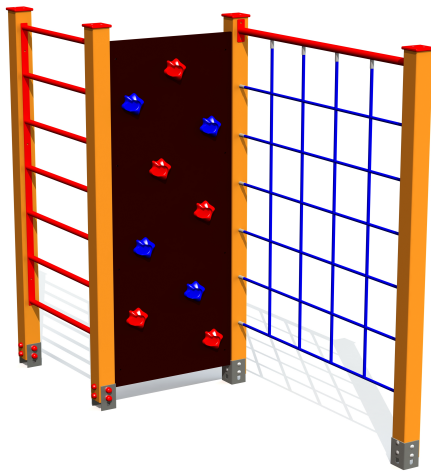

RS112 Three-part climbing frame VIVO

<http://www.tiptiptap.ee/en/products/playgrounds/climbing-frames/three-part-climbing-frame-vivo-rs112>

Technical information:

Width of structure: 1m

Length of structure: 2.55m

Height of structure: 2.22m

Max. fall height: 2.14m

Recommended age of users: 4+

For simultaneous use by several children: 4-8

Product consists of:

Safety area width: 4.88m

Safety area length: 6.43m

Ground fixings: The product's painted rectangular posts made of laminated timber are concreted to into the ground using hot-galvanized metal U-fittings.

Safety area: Yes

[View materials](#)

Product description:

A climbing structure VIVO is meant for children at the age of 4-7 years and intended for the active development of childrens mobility. The equipment includes a climbing net made of strong 16mm thick plastic/steel rope with plastic joints, an Alpinist´s wall made of waterproofed plywood with climbing knots and a ladder made of powder coated steel. The equipment is fastened to laminated timber posts which with their metal ground fastenings are fixed to the ground by concreting. Recommended surface for the safety area: sand or rubber tiles.