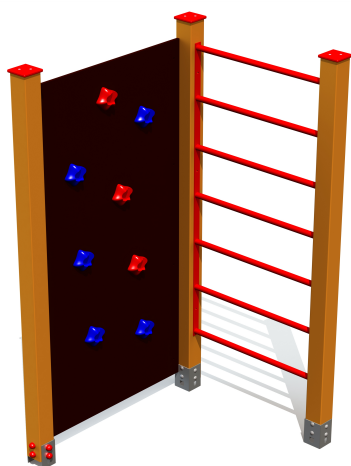

RS112-1 Climbing frame VIVO S

<http://www.tiptaptap.ee/en/products/playgrounds/climbing-frames/climbing-frame-vivo-s-rs112-1>

Technical information:

Width of structure: 0.95m

Length of structure: 0.99m

Height of structure: 2.22m

Max. fall height: 2.1m

Recommended age of users: 4+

For simultaneous use by several children: 2-4

Product consists of:

Safety area width: 4.79m

Safety area length: 5m

Ground fixings: The product's painted rectangular posts made of laminated timber are concreted to into the ground using hot-galvanized metal U-fittings.