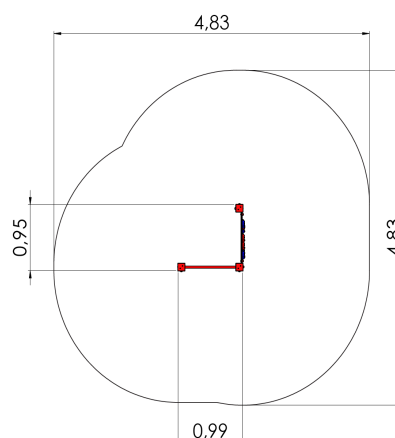

RS112-1 Climbing frame VIVO S

<http://www.tiptaptap.ee/en/products/playgrounds/climbing-frames/climbing-frame-vivo-s-rs112-1>

Technical information:

Width of structure: 0.95m

Length of structure: 0.99m

Height of structure: 2.22m

Max. fall height: 2.1m

Recommended age of users: 4+

For simultaneous use by several children: 2-4

Product consists of:

Safety area width: 4.79m

Safety area length: 5m

Ground fixings: The product's painted rectangular posts made of laminated timber are concreted to into the ground using hot-galvanized metal U-fittings.