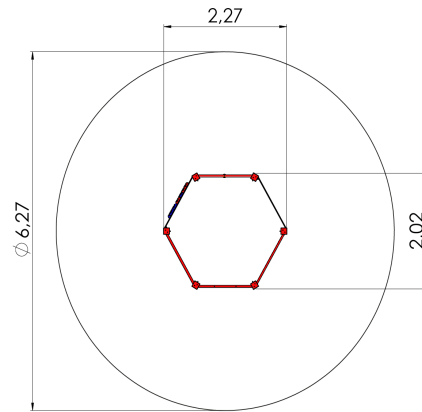

## **Technical information:**

Width of structure: 1.99m

Length of structure: 2.27m

Height of structure: 2.42m

Max. fall height: 2.25m

Recommended age of users: 4+

For simultaneous use by several children: 6-12

## **Product consists of:**

Safety area width: 6.21m

Safety area length: 6.21m

Ground fixings: The product's painted profile posts made of laminated timber are concreted into the ground using hot-galvanized metal U-fittings.