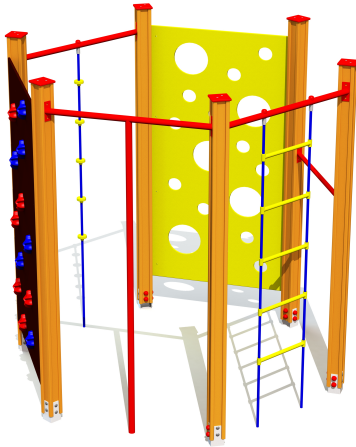

# RS110 Climbing frame HEXAGON

<http://www.tiptaptap.ee/en/products/playgrounds/climbing-frames/climbing-frame-hexagon-rs110>

## **Technical information:**

Width of structure: 1.99m

Length of structure: 2.27m

Height of structure: 2.42m

Max. fall height: 2.25m

Recommended age of users: 4+

For simultaneous use by several children: 6-12

## **Product consists of:**

Safety area width: 6.21m

Safety area length: 6.21m

Ground fixings: The product's painted profile posts made of laminated timber are concreted into the ground using hot-galvanized metal U-fittings.

## **Product description:**

A large hexagon-shaped climbing structure with a chin-up bar, rope ladder, cheese wall, climbing rope with steps, fireman's pole, Alpinist`s climbing wall and a hang bar.

Recommended surface for the safety area: sand or rubber tiles.