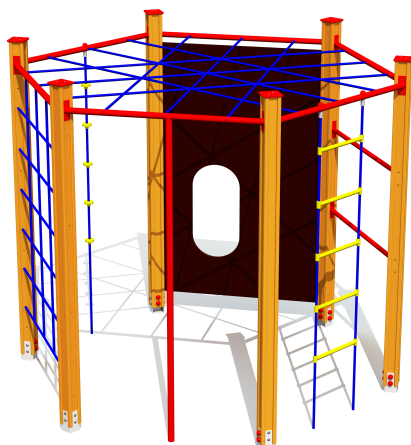

## RS110-2 Climbing frame HEXAGON 2

<http://www.tiptiptap.ee/en/products/playgrounds/climbing-frames/climbing-frame-hexagon-2-rs110-2>

### **Technical information:**

Width of structure: 2.33m

Length of structure: 2.65m

Height of structure: 2.42m

Max. fall height: 2.25m

Recommended age of users: 4+

For simultaneous use by several children: 6-12

### **Product consists of:**

Climbing walls: 2pc

Climbing nets: 1pc

Ladders: 2pc

Ladders: 2pc

Safety area width: 6.64m

Safety area length: 6.64m

Ground fixings: The product's painted profile posts made of laminated timber are concreted into the ground using hot-galvanized metal U-fittings.