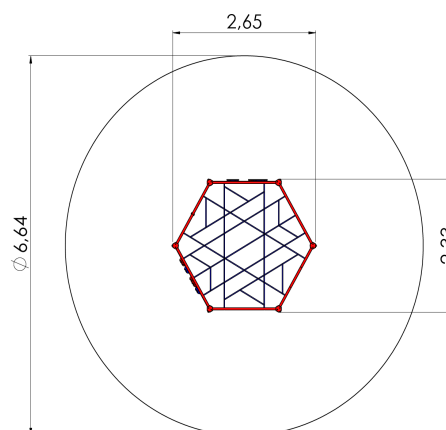

## RS110-2 Climbing frame HEXAGON 2

<http://www.tiptiptap.ee/en/products/playgrounds/climbing-frames/climbing-frame-hexagon-2-rs110-2>

### **Technical information:**

Width of structure: 2.33m

Length of structure: 2.65m

Height of structure: 2.42m

Max. fall height: 2.25m

Recommended age of users: 4+

For simultaneous use by several children: 6-12