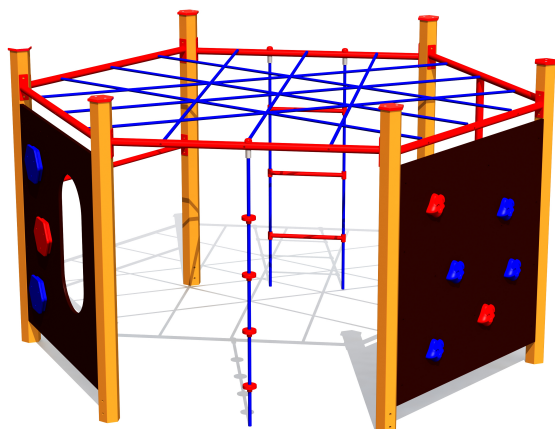

RS110-2 L Climbing frame HEXAGON 2 (h.1,7m)

<http://www.tiptiptap.ee/en/products/playgrounds/climbing-frames/climbing-frame-hexagon-2-h17m-rs110-2-l>

Technical information:

Width of structure: 2.33m

Length of structure: 2.65m

Height of structure: 1.7m

Max. fall height: 1.5m

Recommended age of users: 4+

For simultaneous use by several children: 6-12

Product consists of:

Safety area width: 5.67m

Safety area length: 5.67m

Ground fixings: The product's painted hexagonal posts made of laminated timber are concreted to into the ground using hot-galvanized metal U-fittings.