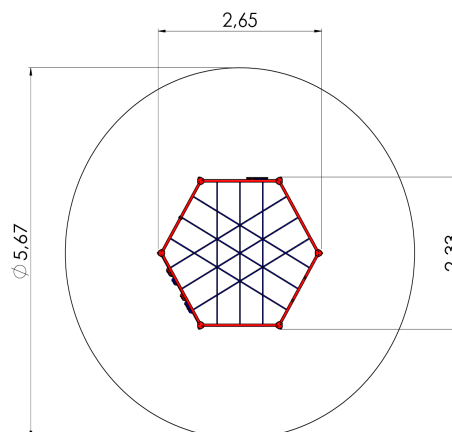

RS110-2 L Climbing frame HEXAGON 2 (h.1,7m)

<http://www.tiptiptap.ee/en/products/playgrounds/climbing-frames/climbing-frame-hexagon-2-h17m-rs110-2-l>

Technical information:

Width of structure: 2.33m

Length of structure: 2.65m

Height of structure: 1.7m

Max. fall height: 1.5m

Recommended age of users: 4+

For simultaneous use by several children: 6-12

Product consists of:

Safety area width: 5.67m

Safety area length: 5.67m

Ground fixings: The product's painted hexagonal posts made of laminated timber are concreted to into the ground using hot-galvanized metal U-fittings.