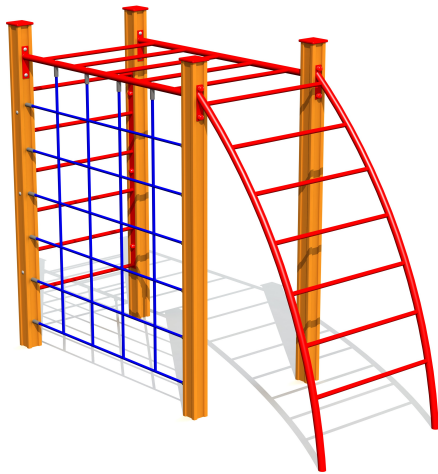

RS107 Climbing frame SPIDERS

<http://www.tiptaptap.ee/en/products/playgrounds/climbing-frames/climbing-frame-spiders-rs107>

Technical information:

Width of structure: 0.95m

Length of structure: 2.59m

Height of structure: 2.15m

Max. fall height: 1.92m

Recommended age of users: 4+

For simultaneous use by several children: 4-8

Product consists of:

Safety area width: 5.87m

Safety area length: 4.51m

Ground fixings: The product's painted profile posts made of laminated timber are concreted into the ground using hot-galvanized metal U-fittings.

Safety area: Yes

[View materials](#)

Product description:

A climbing place SPIDERS meant for children at the age of 4-12 years. The equipment includes a 1,5 m wide climbing net, vertical climbing pole and a semicircular climbing pole which is straight atop. One can climb on the climbing net, spikes of the equipment or cling to those spikes. The equipment is fastened to laminated timber posts which are fixed to the ground with metal ground fastenings by concreting.

Recommended surface for the safety area: sand or rubber tiles.