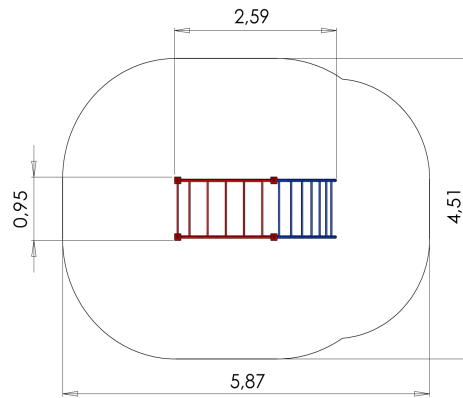

RS107 Climbing frame SPIDERS

<http://www.tiptaptap.ee/en/products/playgrounds/climbing-frames/climbing-frame-spiders-rs107>

Technical information:

Width of structure: 0.95m

Length of structure: 2.59m

Height of structure: 2.15m

Max. fall height: 1.92m

Recommended age of users: 4+

For simultaneous use by several children: 4-8

Product consists of:

Safety area width: 5.87m

Safety area length: 4.51m

Ground fixings: The product's painted profile posts made of laminated timber are concreted into the ground using hot-galvanized metal U-fittings.

Safety area: Yes

[View materials](#)

Product description:

A climbing place SPIDERS meant for children at the age of 4-12 years. The equipment includes a 1,5 m wide climbing net, vertical climbing pole and a semicircular climbing pole which is straight atop. One can climb on the climbing net, spikes of the equipment or cling to those spikes. The equipment is fastened to laminated timber posts which are fixed to the ground with metal ground fastenings by concreting.