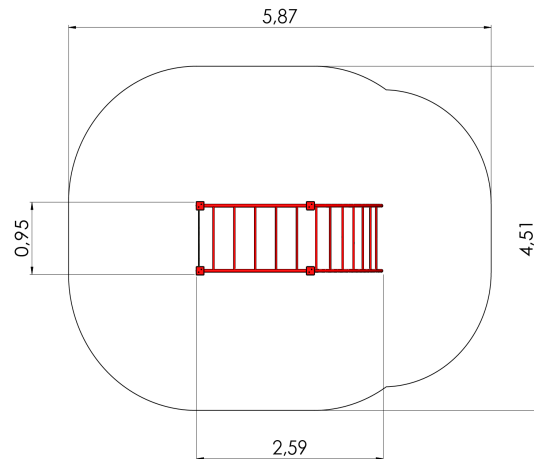

## **Technical information:**

Width of structure: 0.95m

Length of structure: 2.59m

Height of structure: 2.15m

Max. fall height: 1.92m

Recommended age of users: 4+

For simultaneous use by several children: 3-6

## **Product consists of:**

Safety area width: 4.51m

Safety area length: 5.87m

Ground fixings: The product's painted profile posts made of laminated timber are concreted into the ground using hot-galvanized metal U-fittings.

## **Product description:**

A climbing place MICE is meant for children at the age of 4-12 years. One can climb on the equipment or hang under it. One gets up by the cheese wall or by the spikes of the climbing tree. The equipment is fastened to laminated timber posts which are fixed to the ground with metal ground fastenings by concreting.