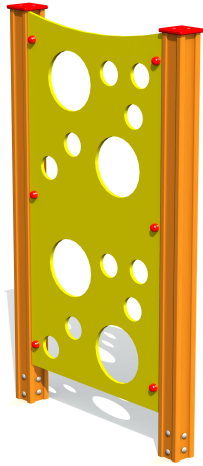

# RS101 CHEESE WALL

<http://www.tiptiptap.ee/en/products/playgrounds/climbing-frames/cheese-wall-rs101>

## **Technical information:**

Width of structure: 0.95m

Length of structure: 0.1m

Height of structure: 1.77m

Max. fall height: 1.75m

Recommended age of users: 4+

For simultaneous use by several children: 1-2

## **Product consists of:**

Safety area width: 3.5m

Safety area length: 4.35m

Ground fixings: The product's painted profile posts made of laminated timber are concreted into the ground using hot-galvanized metal U-fittings.

## **Product description:**

Cheese wall (a climbing wall with gripping holes) is meant for children at the age of 4-10 years. The cheese wall can be climbed by "cheese holes" and it is fastened between two laminated timber posts which are fixed in the ground by concreting.