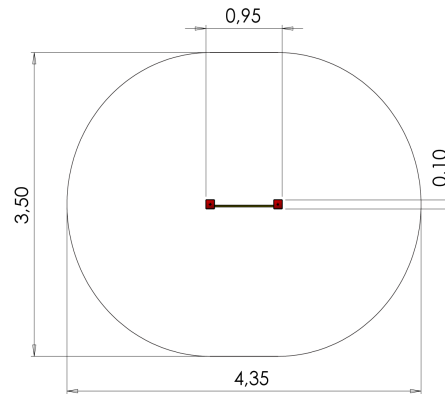

## **Technical information:**

Width of structure: 0.95m

Length of structure: 0.1m

Height of structure: 1.77m

Max. fall height: 1.75m

Recommended age of users: 4+

For simultaneous use by several children: 1-2

## **Product consists of:**

Safety area width: 3.5m

Safety area length: 4.35m

Ground fixings: The product's painted profile posts made of laminated timber are concreted into the ground using hot-galvanized metal U-fittings.