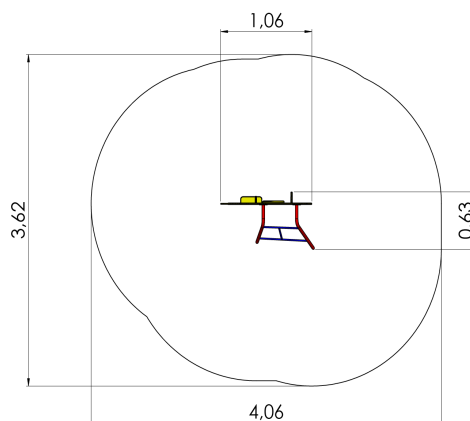

# RS001 MF Climbing frame RHINO

<https://www.tiptiptap.ee/en/products/playgrounds/climbing-frames/climbing-frame-rhino-rs001-mf>

0.63m	1.06m	0.6m	0.6m	1+	2

## **Technical information:**

Width of structure: 0.63m

Length of structure: 1.06m

Height of structure: 0.6m

Max. fall height: 0.6m

Recommended age of users: 1+

For simultaneous use by several children: 2

## **Product consists of:**

Safety area width: 3.62m

Safety area length: 4.06m

**Tiptiptap** OÜ

Veetorni 9 | Jüri alevik | Rae vald | 75301 Harjumaa | Reg. nr: 11043461  
Phone: +372 657 6222 | info@tiptiptap.ee | www.tiptiptap.ee