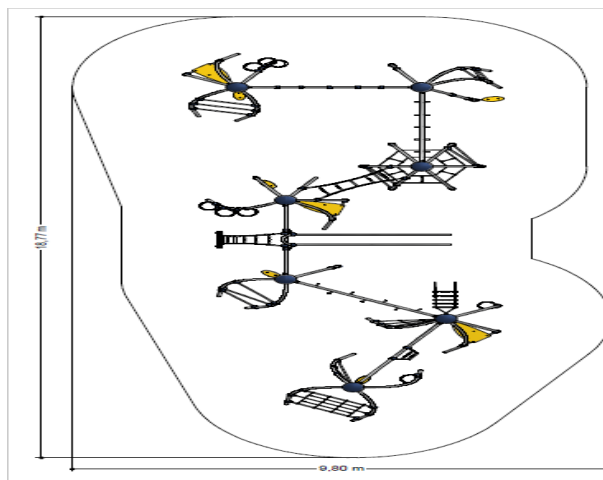

PNRE070.001 Nicomedes 001

<https://www.tiptiptap.ee/en/products/playgrounds/climbing-frames/nicomedes-001-pnre070001>

5.8m	15.7m	2.7m	2.72m	4+	1+

Technical information:

Width of structure: 5.8m

Length of structure: 15.7m

Height of structure: 2.7m

Max. fall height: 2.72m

Recommended age of users: 4+

For simultaneous use by several children: 1+

Tiptiptap^{OU}

Veetorni 9 | Jüri alevik | Rae vald | 75301 Harjumaa | Reg. nr: 11043461
Phone: +372 657 6222 | info@tiptiptap.ee | www.tiptiptap.ee