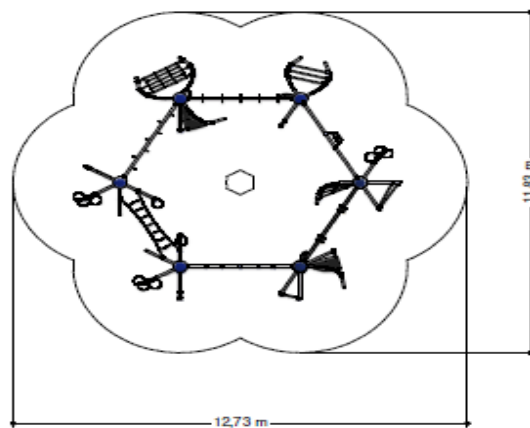

PNRE060.001 Euclides 001

<https://www.tiptiptap.ee/en/products/playgrounds/climbing-frames/euclides-001-pnre060001>

8.4m	9.7m	2.7m	2.59m	4+	1+

Technical information:

Width of structure: 8.4m

Length of structure: 9.7m

Height of structure: 2.7m

Max. fall height: 2.59m

Recommended age of users: 4+

For simultaneous use by several children: 1+

Tiptiptap^{OU}

Veetorni 9 | Jüri alevik | Rae vald | 75301 Harjumaa | Reg. nr: 11043461
Phone: +372 657 6222 | info@tiptiptap.ee | www.tiptiptap.ee