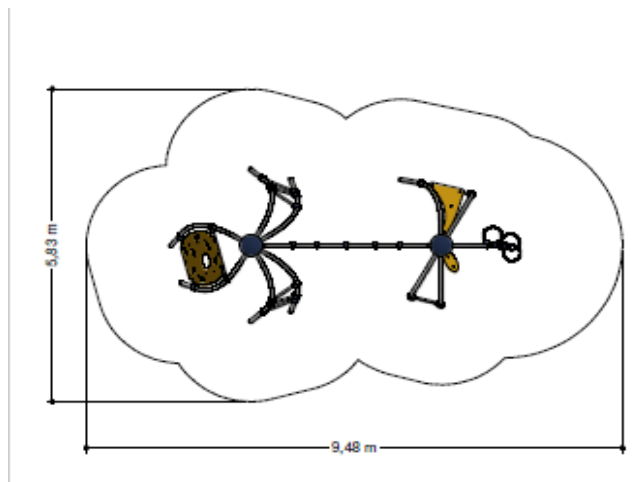

## PNRE020.002 Diocles 002

<https://www.tiptiptap.ee/en/products/playgrounds/climbing-frames/diocles-002-pnre020002>

				
2.9m	6.3m	2.7m	4+	1+

### **Technical information:**

Width of structure: 2.9m

Length of structure: 6.3m

Height of structure: 2.7m

Recommended age of users: 4+

For simultaneous use by several children: 1+

**Tiptiptap**<sup>OU</sup>