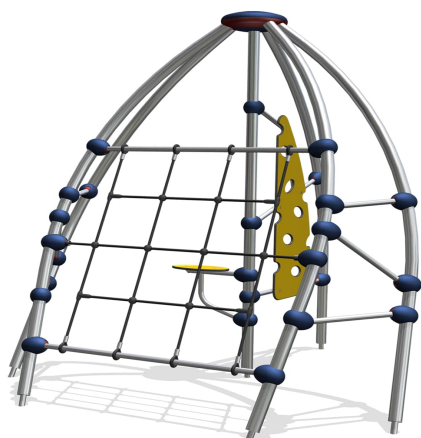

PNRE010.005 Apollonius 005

<https://www.tiptiptap.ee/en/products/playgrounds/climbing-frames/apollonius-005-pnre010005>

2.4m	2.49m	2.68m	2.05m	2+	1+

Technical information:

Width of structure: 2.4m

Length of structure: 2.49m

Height of structure: 2.68m

Max. fall height: 2.05m

Recommended age of users: 2+

For simultaneous use by several children: 1+

Tiptiptap^{OU}

Veetorni 9 | Jüri alevik | Rae vald | 75301 Harjumaa | Reg. nr: 11043461
Phone: +372 657 6222 | info@tiptiptap.ee | www.tiptiptap.ee