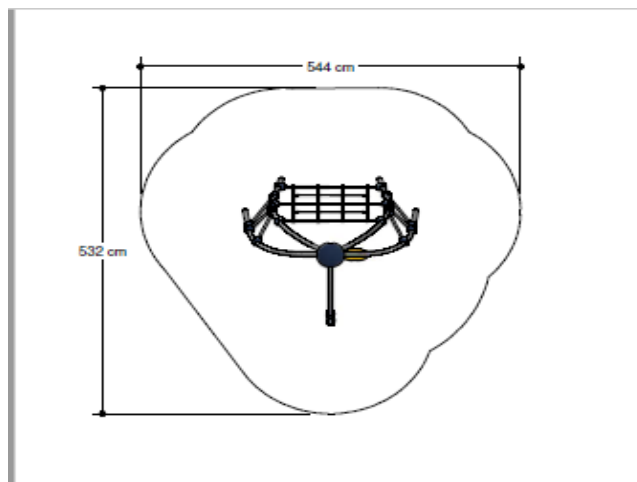

PNRE010.005 Apollonius 005

<https://www.tiptiptap.ee/en/products/playgrounds/climbing-frames/apollonius-005-pnre010005>

2.4m	2.49m	2.68m	2.05m	2+	1+

Technical information:

Width of structure: 2.4m

Length of structure: 2.49m

Height of structure: 2.68m

Max. fall height: 2.05m

Recommended age of users: 2+

For simultaneous use by several children: 1+

Tiptiptap^{OU}

Veetorni 9 | Jüri alevik | Rae vald | 75301 Harjumaa | Reg. nr: 11043461
Phone: +372 657 6222 | info@tiptiptap.ee | www.tiptiptap.ee