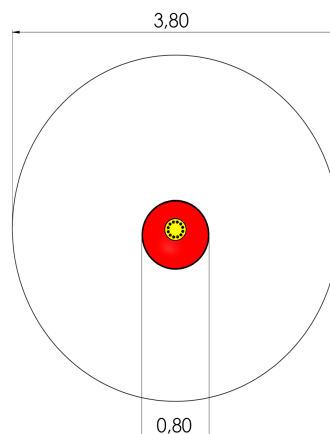

KM012 R Carousel CRATER

<http://www.tiptiptap.ee/en/products/playgrounds/carousels/carousel-crater-km012-r>

Technical information:

Width of structure: 0.8m

Length of structure: 0.8m

Height of structure: 0.78m

Max. fall height: 0.78m

Recommended age of users: 4+

For simultaneous use by several children: 1-3

Product consists of:

Safety area width: 3.8m

Safety area length: 3.8m