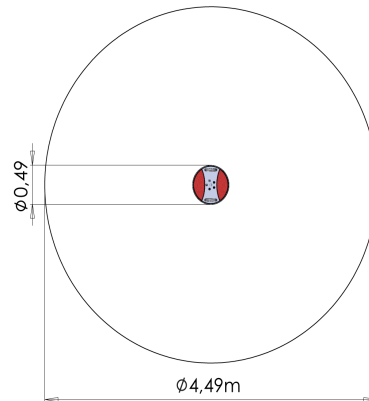

KM010 Carousel MOBILE with handles

<http://www.tiptiptap.ee/en/products/playgrounds/carousels/carousel-mobile-handles-km010>

Technical information:

Width of structure: 0.49m

Height of structure: 0.44m

Max. fall height: 0.38m

Recommended age of users: 4+

For simultaneous use by several children: 1

Product consists of:

Safety area width: 4.49m

Safety area length: 4.49m

Product description:

Materials:

Stainless steel handgrips.

Surface HDPE plastic with rubber surface. Color red, RAL3020