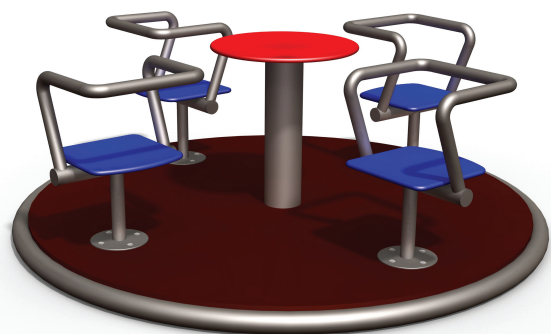

KM002 Carousel MOON CIRCLE

<http://www.tiptiptap.ee/en/products/playgrounds/carousels/carousel-moon-circle-km002>

Technical information:

Width of structure: 1.7m

Height of structure: 0.67m

Max. fall height: 0.14m

Recommended age of users: 2+

For simultaneous use by several children: 4

Product consists of:

Safety area width: 5.7m

Safety area length: 5.7m

Product description:

The seats and table of the carousel are made of PE plastic, the backrest is made of galvanized steel tube. The installation of the carousel, a free security area with the radius of 2 m where it is not allowed to install other equipment or objects, has to be designed.