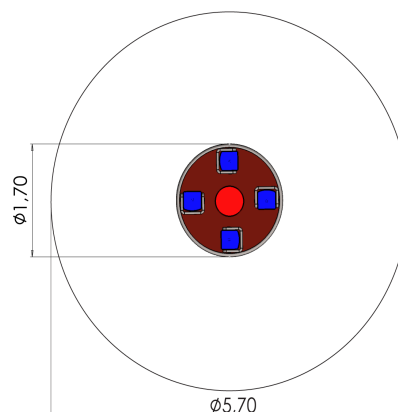

KM002 Carousel MOON CIRCLE

<http://www.tiptiptap.ee/en/products/playgrounds/carousels/carousel-moon-circle-km002>

Technical information:

Width of structure: 1.7m

Height of structure: 0.67m

Max. fall height: 0.14m

Recommended age of users: 2+

For simultaneous use by several children: 4

Product consists of:

Safety area width: 5.7m

Safety area length: 5.7m

Product description:

The seats and table of the carousel are made of PE plastic, the backrest is made of galvanized steel tube. The installation of the carousel, a free security area with the radius of 2 m where it is not allowed to install other equipment or objects, has to be designed.