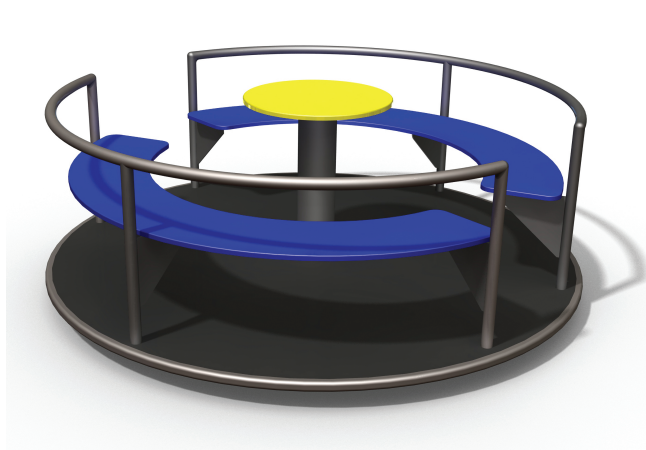

KM001 Carousel SUN WHEEL

<http://www.tiptap.ee/en/products/playgrounds/carousels/carousel-sun-wheel-km001>

Technical information:

Width of structure: 1.7m

Height of structure: 0.65m

Max. fall height: 0.14m

Recommended age of users: 2+

For simultaneous use by several children: 4-8

Product consists of:

Safety area width: 5.7m

Safety area length: 5.7m

Product description:

The carousel of robust powder-coated metal which rotates on ball-bearings around the table fixed on the central axis.