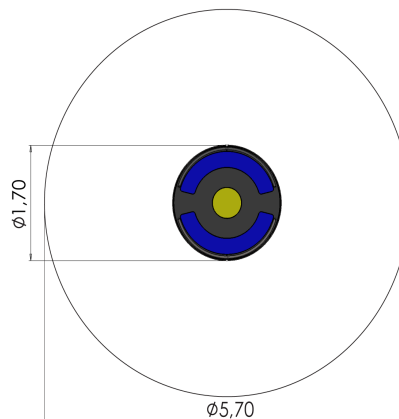

KM001 Carousel SUN WHEEL

<http://www.tiptap.ee/en/products/playgrounds/carousels/carousel-sun-wheel-km001>

Technical information:

Width of structure: 1.7m

Height of structure: 0.65m

Max. fall height: 0.14m

Recommended age of users: 2+

For simultaneous use by several children: 4-8

Product consists of:

Safety area width: 5.7m

Safety area length: 5.7m

Product description:

The carousel of robust powder-coated metal which rotates on ball-bearings around the table fixed on the central axis.