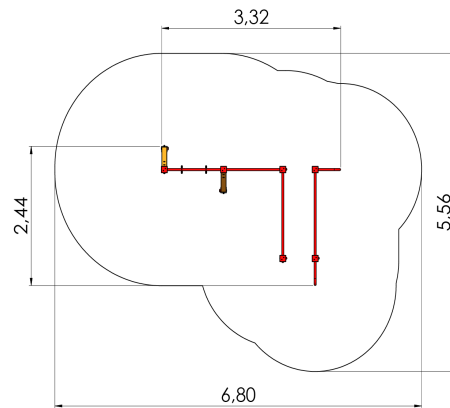

## **Technical information:**

Width of structure: 2.44m

Length of structure: 3.32m

Height of structure: 2.37m

Recommended age of users: 4+

For simultaneous use by several children: 3-6