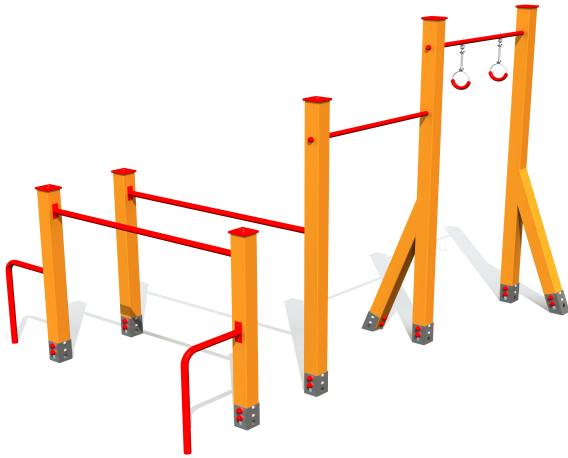

# TSV012 Outdoor exercise complex 3

<http://www.tiptiptap.ee/en/products/playgrounds/balancing-and-exercise/outdoor-exercise-complex-3-tsv012>

## **Technical information:**

Width of structure: 2.44m

Length of structure: 3.32m

Height of structure: 2.37m

Recommended age of users: 4+

For simultaneous use by several children: 3-6

## **Product consists of:**

Ground fixings: The product's painted rectangular posts made of laminated timber are concreted to into the ground using hot-galvanized metal U-fittings.