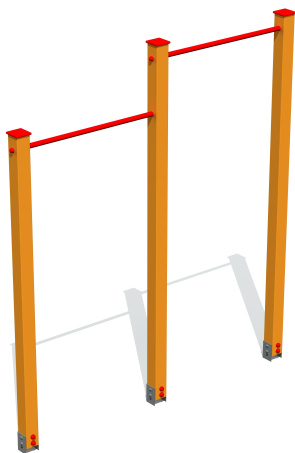

## TSV001-1 Hang bars 2 places

<http://www.tiptiptap.ee/en/products/playgrounds/balancing-and-exercise/hang-bars-2-places-tsv001-1>

### **Technical information:**

Width of structure: 0.1m

Length of structure: 2.3m

Height of structure: 2.8m

Max. fall height: 2.7m

Recommended age of users: 8+

For simultaneous use by several children: 2