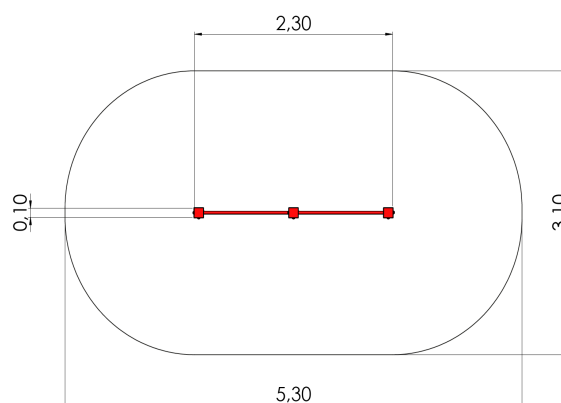

### **Technical information:**

Width of structure: 0.1m

Length of structure: 2.3m

Height of structure: 2.8m

Max. fall height: 2.7m

Recommended age of users: 8+

For simultaneous use by several children: 2