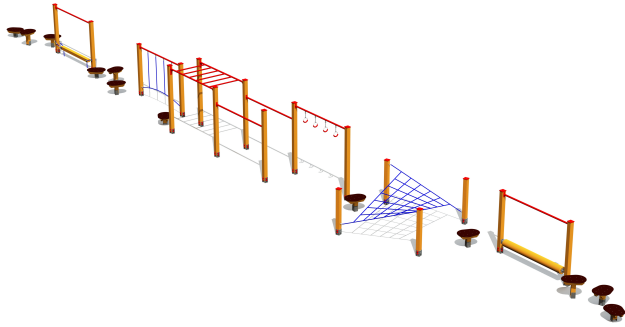

TKR001-5 Balance track 5

<http://www.tiptiptap.ee/en/products/playgrounds/balancing-and-exercise/balance-track-5-tkr001-5>

Technical information:

Width of structure: 2.82m

Length of structure: 24.88m

Height of structure: 2.16m

Max. fall height: 1.94m

Recommended age of users: 4+

For simultaneous use by several children: 10-15

Product consists of:

Safety area width: 5.82m

Safety area length: 29.57m

Ground fixings: The product's painted rectangular posts made of laminated timber are concreted to into the ground using hot-galvanized metal U-fittings.