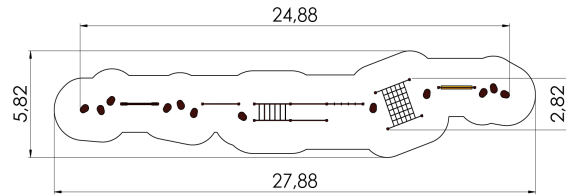

TKR001-5 Balance track 5

<http://www.tiptiptap.ee/en/products/playgrounds/balancing-and-exercise/balance-track-5-tkr001-5>

Technical information:

Width of structure: 2.82m

Length of structure: 24.88m

Height of structure: 2.16m

Max. fall height: 1.94m

Recommended age of users: 4+

For simultaneous use by several children: 10-15

Product consists of:

Safety area width: 5.82m

Safety area length: 29.57m

Ground fixings: The product's painted rectangular posts made of laminated timber are concreted to into the ground using hot-galvanized metal U-fittings.