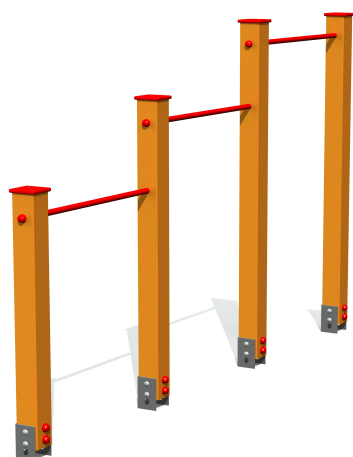

RK03 Trapezes of three heights

<http://www.tiptiptap.ee/en/products/playgrounds/balancing-and-exercise/trapezes-three-heights-rk03>

Technical information:

Width of structure: 0.1m

Length of structure: 2.65m

Height of structure: 1.7m

Max. fall height: 1.6m

Recommended age of users: 3+

For simultaneous use by several children: 3

Product consists of:

Safety area width: 3.36m

Safety area length: 5.78m

Ground fixings: The product's painted rectangular posts made of laminated timber are concreted to into the ground using hot-galvanized metal U-fittings.

[View materials](#)

Product description:

The trapezes of three heights are meant for children at the age of 3-12 years.

Measures:

distance between two trapezes 0,75 m;

total length 2,6 m;

heights of trapezes 1 m, 1,3 m and 1,6 m.