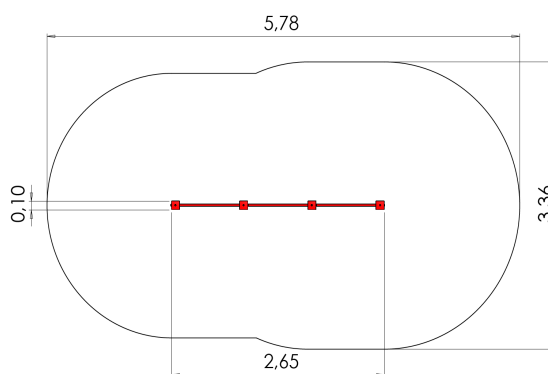

RK03 Trapezes of three heights

<http://www.tiptiptap.ee/en/products/playgrounds/balancing-and-exercise/trapezes-three-heights-rk03>

Technical information:

Width of structure: 0.1m

Length of structure: 2.65m

Height of structure: 1.7m

Max. fall height: 1.6m

Recommended age of users: 3+

For simultaneous use by several children: 3

Product consists of:

Safety area width: 3.36m

Safety area length: 5.78m

Ground fixings: The product's painted rectangular posts made of laminated timber are concreted to into the ground using hot-galvanized metal U-fittings.

[View materials](#)

Product description:

The trapezes of three heights are meant for children at the age of 3-12 years.

Measures:

distance between two trapezes 0,75 m;

total length 2,6 m;

heights of trapezes 1 m, 1,3 m and 1,6 m.