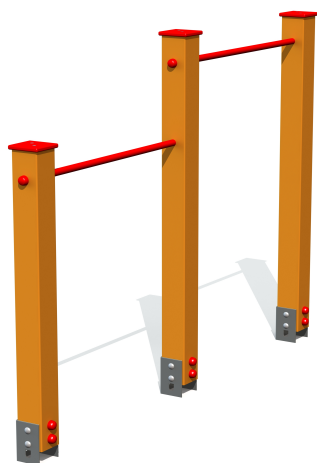

RK02 Trapezes of two heights

<http://www.tiptiptap.ee/en/products/playgrounds/balancing-and-exercise/trapezes-two-heights-rk02>

Technical information:

Width of structure: 0.1m

Length of structure: 1.8m

Height of structure: 1.4m

Max. fall height: 1.3m

Recommended age of users: 3+

For simultaneous use by several children: 2

Product consists of:

Safety area width: 3.1m

Safety area length: 4.8m

Ground fixings: The product's painted rectangular posts made of laminated timber are concreted to into the ground using hot-galvanized metal U-fittings.