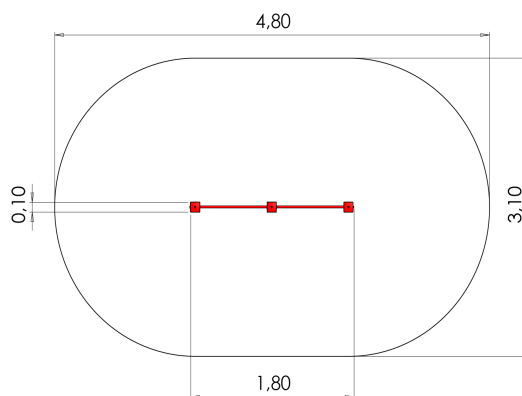

RK02 Trapezes of two heights

<http://www.tiptiptap.ee/en/products/playgrounds/balancing-and-exercise/trapezes-two-heights-rk02>

Technical information:

Width of structure: 0.1m

Length of structure: 1.8m

Height of structure: 1.4m

Max. fall height: 1.3m

Recommended age of users: 3+

For simultaneous use by several children: 2

Product consists of:

Safety area width: 3.1m

Safety area length: 4.8m

Ground fixings: The product's painted rectangular posts made of laminated timber are concreted to into the ground using hot-galvanized metal U-fittings.