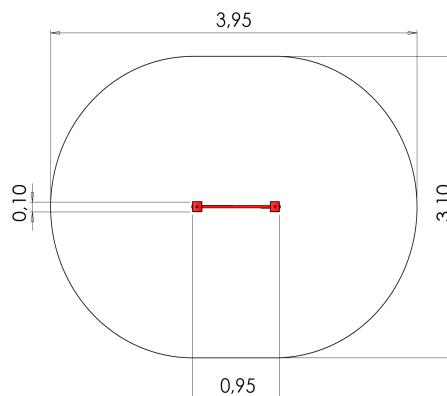

RK01 Trapeze of one height

<http://www.tiptiptap.ee/en/products/playgrounds/balancing-and-exercise/trapeze-one-height-rk01>

Technical information:

Width of structure: 0.1m

Length of structure: 0.95m

Height of structure: 1.1m

Max. fall height: 1m

Recommended age of users: 3+

For simultaneous use by several children: 1

Product consists of:

Safety area width: 3.1m

Safety area length: 3.95m

Ground fixings: The product's painted rectangular posts made of laminated timber are concreted to into the ground using hot-galvanized metal U-fittings.