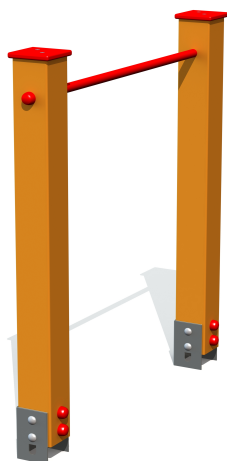

RK01 Trapeze of one height

<http://www.tiptiptap.ee/en/products/playgrounds/balancing-and-exercise/trapeze-one-height-rk01>

Technical information:

Width of structure: 0.1m

Length of structure: 0.95m

Height of structure: 1.1m

Max. fall height: 1m

Recommended age of users: 3+

For simultaneous use by several children: 1

Product consists of:

Safety area width: 3.1m

Safety area length: 3.95m

Ground fixings: The product's painted rectangular posts made of laminated timber are concreted to into the ground using hot-galvanized metal U-fittings.