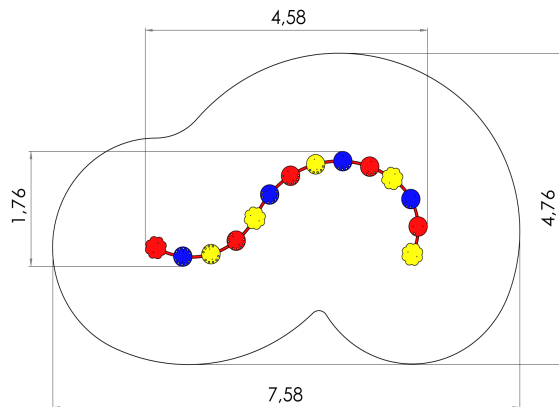

PVP10 Spiral beam SNAKE

<http://www.tiptap.ee/en/products/playgrounds/balancing-and-exercise/spiral-beam-snake-pvp10>

Technical information:

Width of structure: 1.76m

Length of structure: 4.58m

Height of structure: 0.35m

Max. fall height: 0.35m

Recommended age of users: 3+

For simultaneous use by several children: 14

Product consists of:

Safety area width: 4.76m

Safety area length: 7.58m

[View materials](#)

Product description:

The spiral beam with coloured sheets is meant for children at the age of 3-10 years. The construction of the beam is made of hot galvanized steel and the coloured sheets of UV and weatherproof coated plywood. Moving on the beam, one can train balance or the sheets can be used as seats. There are numbers from one to ten in the sheets to teach children to count. The spiral beam is fixed to the ground with ground fastenings at seven points.