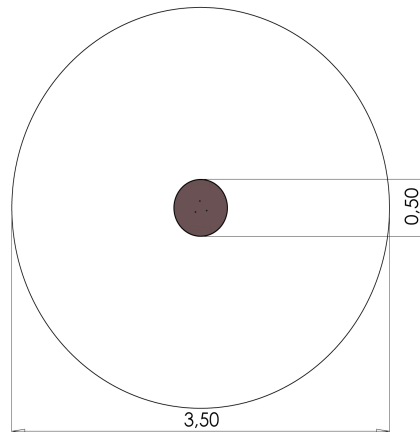

PV010 Spring plate BALANCE

<http://www.tiptap.ee/en/products/playgrounds/balancing-and-exercise/spring-plate-balance-pv010>

Technical information:

Width of structure: 0.5m

Length of structure: 0.5m

Height of structure: 0.42m

Max. fall height: 0.42m

Recommended age of users: 4+

For simultaneous use by several children: 1

Product consists of:

Safety area width: 3.5m

Safety area length: 3.5m

[View materials](#)