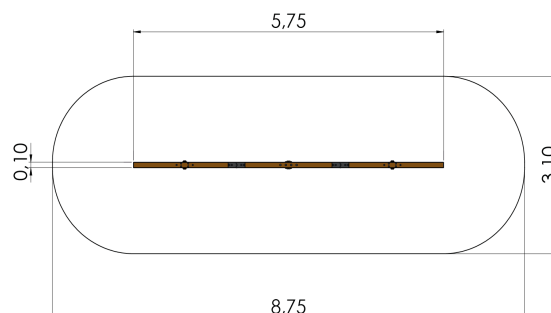

PLP15 Balance beam

<https://www.tiptiptap.ee/en/products/playgrounds/balancing-and-exercise/balance-beam-plp15>

					
0.1m	5.75m	0.4m	0.58m	4+	3-6

Technical information:

Width of structure: 0.1m

Length of structure: 5.75m

Height of structure: 0.4m

Max. fall height: 0.58m

Recommended age of users: 4+

For simultaneous use by several children: 3-6

Product consists of:

Safety area width: 3.1m

Safety area length: 8.75m

Tiptiptap OÜ