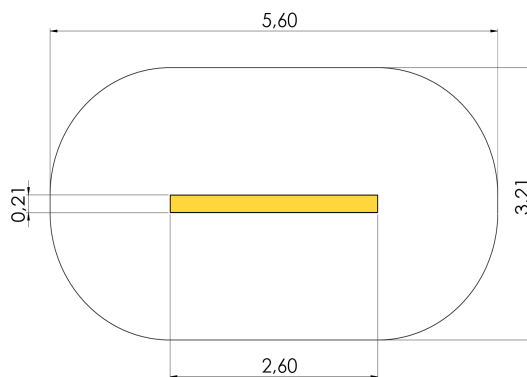

### **Technical information:**

Width of structure: 0.21m

Length of structure: 2.6m

Height of structure: 0.5m

Max. fall height: 0.5m

Recommended age of users: 4+

For simultaneous use by several children: 2-4

### **Product consists of:**

Safety area width: 3.21m

Safety area length: 5.6m

[View materials](#)