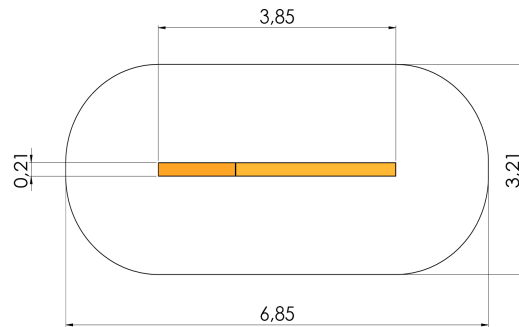

PLP12 W Beam with slope (wide)

<http://www.tiptiptap.ee/en/products/playgrounds/balancing-and-exercise/beam-slope-wide-plp12-w>

Technical information:

Width of structure: 0.21m

Length of structure: 3.85m

Height of structure: 0.5m

Recommended age of users: 3+

For simultaneous use by several children: 5-7

Product consists of:

Safety area width: 3.21m

Safety area length: 6.85m