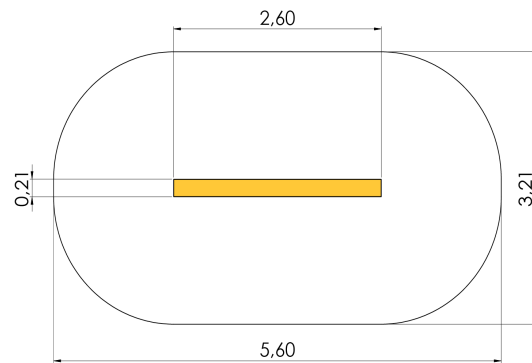

PLP11 W Beam (wide)

<http://www.tiptiptap.ee/en/products/playgrounds/balancing-and-exercise/beam-wide-plp11-w>

Technical information:

Width of structure: 0.21m

Length of structure: 2.6m

Height of structure: 0.5m

Recommended age of users: 3+

For simultaneous use by several children: 4-6

Product consists of:

Safety area width: 3.21m

Safety area length: 5.6m