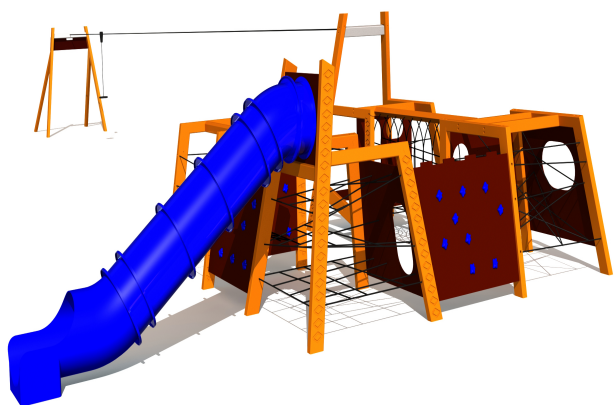

AM015 AMAZON

<https://www.tiptiptap.ee/en/products/series-amazon-zodiac-nature-world/amazon/amazon-am015>

10.58 33.51 3.29m 2m 4+ 10-20

m m

Technical information:

Width of structure: 10.58m

Length of structure: 33.51m

Height of structure: 3.29m

Max. fall height: 2m

Recommended age of users: 4+

For simultaneous use by several children: 10-20

Product consists of:

Safety area width: 14.42m

Safety area length: 35m

Safety area: Yes

[View materials](#)

Product description:

The Amazon range is made of durable laminated timber and it has been awarded the relevant quality certificates. Posts of laminated timber decorated with different ornaments are joined together using the innovative mortise joint. The cross-section of the posts is 100mm x 236mm and the nets between them are made of extremely durable 16mm steel rope designed for climbing which is coated with polyester and features plastic joints. The climbing wall with climbing rocks is made of waterproof birch plywood. The products are concreted to the ground using metal fittings.