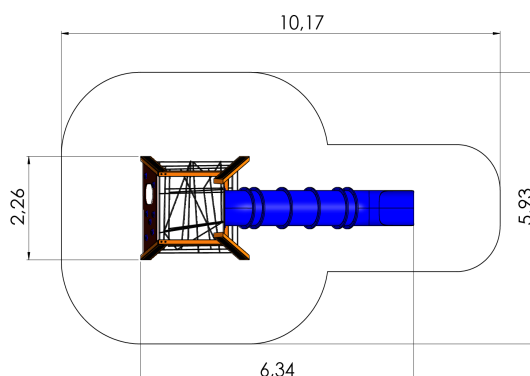

AM005 AMAZON

<http://www.tiptiptap.ee/en/products/series-amazon-zodiac-nature-world/amazon/amazon-am005>

Technical information:

Width of structure: 2.26m

Length of structure: 6.34m

Height of structure: 2.91m

Max. fall height: 2m

Recommended age of users: 4+

For simultaneous use by several children: 3-6

Product consists of:

Safety area width: 10.17m

Safety area length: 5.93m

Safety area: Yes

[View materials](#)

Product description:

The Amazon range is made of durable laminated timber and it has been awarded the relevant quality certificates. Posts of laminated timber decorated with different ornaments are joined together using the innovative mortise joint. The cross-section of the posts is 100mm x 236mm and the nets between them are made of extremely durable 16mm steel rope designed for climbing which is coated with polyester and features plastic joints. The climbing wall with climbing rocks is made of waterproof birch plywood. The products are concreted to the ground using metal fittings.